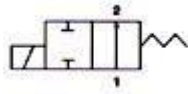

2/2 WAY N.O. PLUNGER SERIES SOLENOID VALVE

RC2108

- ★ IP65 100% ED Coil
- ★ PTB Approval EExmIIT4 Coil

POWER CONSUMPTION

COIL	2	2E	4	5	3E
AC(VA)	8.5/6.9	4.8	17.6/15.4	33/23	9.2
DC(W)	4.9	5.2	15	18.5	10

TYPE RB: Mini Brass Body, 2/2 Way N.O., For Water. Air. Gas. Light Oil.

CODE (PIPE)	FIG. NO.	Material		Coil	orifice mm	Temp. (°C)			Working Press. bar		Cv	VAC. torr	
		Seal	Body			Coil 2 / 2E			Coil 2	Coil 2E			
						N	J	V					
03(1/8") 06(1/4")	1	N. J. V.	C	2	1.3	-5~80	-10~80			0~10	0~10	0.05	-2 10
	2			2E	1.5								

TYPE RC: Brass Body, 2/2 Way N.O., For Water. Air. Gas. Light Oil.

CODE (PIPE)	FIG. NO.	Material		Coil	orifice mm	Temp. -5 ~ °C						Working Press. bar			Cv	VAC. torr
		Seal	Body			Coil 4 / 3E			Coil 5			Coil 4	Coil 5	Coil 3E		
						N	J	V	N	J	V					
03(1/8") 06(1/4") 10(3/8")	1	N J V	C S*	4 5 3E	1.6	90 120 90 150						0~16	0~24	0~16	0.10	-3 10 -2 10
	2				2.0							0~13	0~20	0~13	0.15	
	3				2.2							0~10	0~16	0~10	0.17	
	4				2.5							0~7	0~10	0~7	0.20	
	5				3.0							0~5	0~7	0~5	0.31	

DIMENSION

	mm				
TYPE	RB		RC		
CODE	03	06	03	06	10
L	70		105		
H	55		60		
W	22/30		30/36		
S	-		17		
S'	-		10		
N.W. (kg)	0.20		0.45		

Connexion Developments Ltd

Tel: +44 (0) 1454 334 990; Fax: +44 (0) 1454 326 390